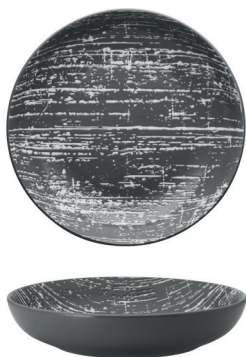

## Immerse yourself in the details

With a pad-printed design that adds dimension to its smooth matte coupe shapes, Drizzle blends neutral, monochromatic shades with organic strokes that call to mind looking through a window at an invigorating fall of rain. A collection that goes beyond basics to provide an understated backdrop for a culinary masterpiece or special occasion. A versatile complement for large gatherings.

**Plate**

New

- DZ2501028 – 28cm Plate • qty/ctn: 12  
D277mm (11") × H25mm (1")
- DZ2501023 – 23cm Plate • qty/ctn: 24  
D225.5mm (9") × H22mm (¾")
- DZ2501021 – 21cm Plate • qty/ctn: 24  
D208mm (8¼") × H19mm (¾")
- DZ2501016 – 16cm Plate • qty/ctn: 48  
D159mm (6¼") × H16mm (¾")